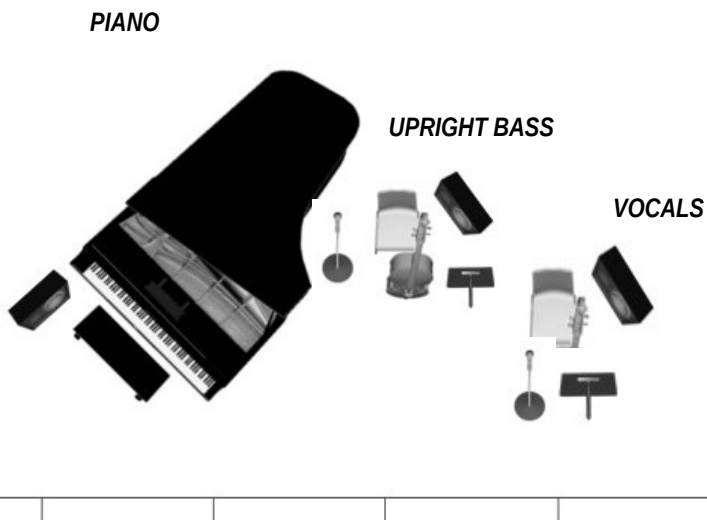

LIBÉRICA (trio): TECH RIDER

PIANO (miked)

- 1 Grand piano Steinway & Sons model D, if is possible (Yamaha C7, C5., Kawai Shigaru)
- 1 Piano bench in good conditions (please, no noises)
- 1 Monitor (located on the left side of the pianist)

UPRIGHT BASS (miked, DPA4099 or simile) + DI

- 1 Mic ShureSM58 to talk
- Drummer Stick Percussion Table
- Shure beta91A (located on the feet for percussion)
- 1 Bar stool
- 1 Music stand
- 1 Monitor (located behind the bassist)

VOCALS

- 1 Mic ShureSM58 BETA or simile
- 1 Bar stool
- 1 Music stand
- 1 Monitor (located in front of the singer)

Position on the stage:

contact:

info@blumusic.eu Fede Serrat (+34 646 92 25 82)

(*)Libérica is a coproduction between La Marfà - Centro de Creación Musical and Auditori de Girona