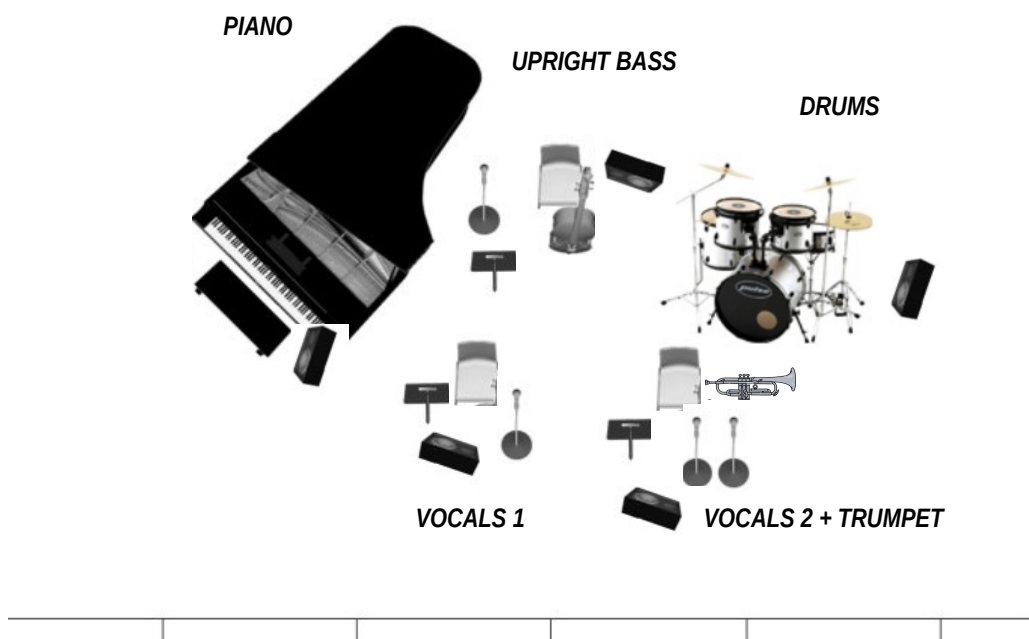

LIBÉRICA (QUINTET): TECH RIDER

PIANO (miked)

- 1 Grand piano Steinway & Sons model D, if is possible (Yamaha C7, C5., Kawai Shigaru)
- 1 Piano bench in good conditions (please, no noises)
- 1 Monitor (located on the right side of the pianist)

UPRIGHT BASS (miked, DPA4099 or simile) + DI

- 1 Mic ShureSM58 to talk
- 1 Bar stool
- 1 Music stand, 1 Monitor (located behind the bassist)

DRUMS (miked)

- 1 Drums Yamaha Absolute Maple Jazz Kit 18/12/14 or simile
- 1 Snare de 14"
- 4 Cymbal stands, 1 Hihat stand, 1 kick pedal
- 1 Drum stool
- 1 Carpet 2 x 2
- 1 Music stand, 1 Monitor (located behind the drummer)

VOCALS 1

- 1 Mic ShureSM58 BETA or simile
- 1 Bar stool
- 1 Music stand, 1 Monitor (located in front of the singer)

VOCALS 2 + TRUMPET

- 1 Mic ShureSM58 BETA or simile for VOCALS
- 1 Mic for TRUMPET
- 1 Bar stool
- 1 Music stand, 1 Monitor (located in front of the singer)

Position on the stage:

contact:

info@blumusic.cat Fede Serrat (+34 646 92 25 82)