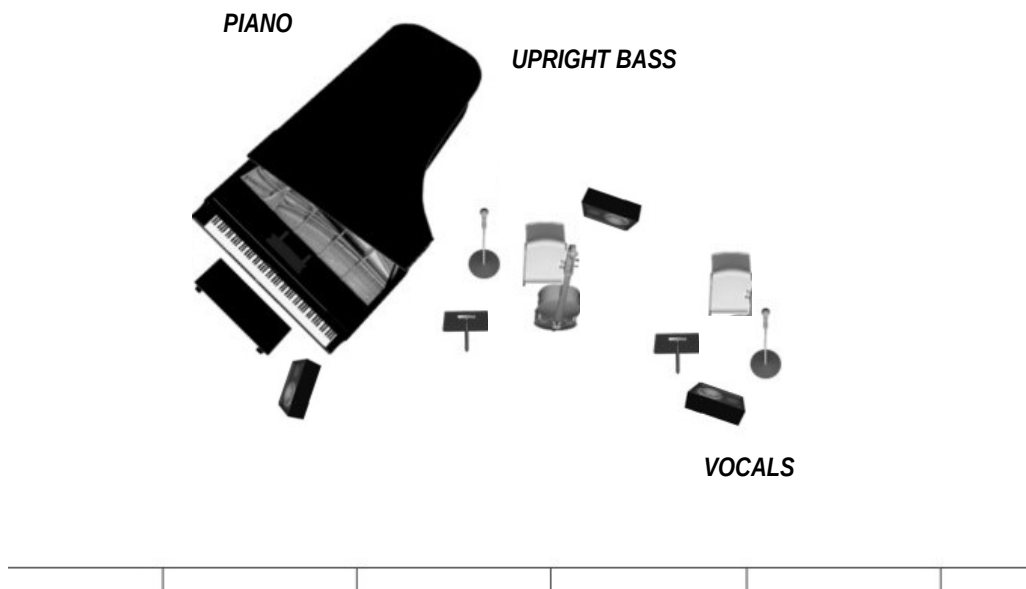

LIBÉRICA (TRIO): TECH RIDER

PIANO (miked)

- 1 Grand piano Steinway & Sons model D, if is possible (Yamaha C7, C5., Kawai Shigaru)
- 1 Piano bench in good conditions (please, no noises)
- 1 Monitor (located on the right side of the pianist)

UPRIGHT BASS (miked, DPA4099 or simile) + DI

- 1 Mic ShureSM58 to talk
- Drummer Stick Percussion Table
- Shure beta91A (located on the feet for percussion)
- 1 Bar stool
- 1 Music stand
- 1 Monitor (located behind the bassist)

VOCALS

- 1 Mic ShureSM58 BETA or simile
- 1 Bar stool
- 1 Music stand
- 1 Monitor (located in front of the singer)

Position on the stage:

contact:

info@blumusic.cat Fede Serrat (+34 646 92 25 82)